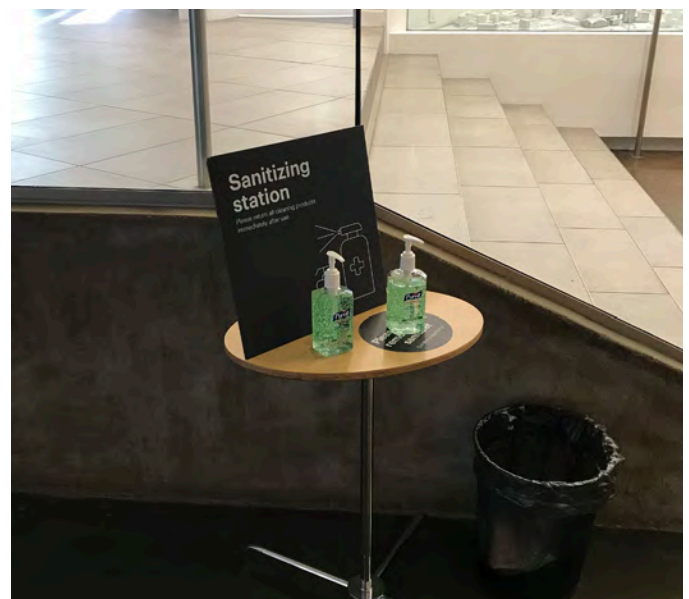

Floor Graphic and Signage For Office Reopening Process

These are samples of floor graphics and signage that SWBP printed for HKS Architects. The signage starts the reopening process of its headquarters in Dallas, Texas. We will be sending signage to other HKS locations to begin their reopening process.

CASE STUDY

HKS sent their designs in with custom fonts that we printed on a variety of substrates from floor vinyl to black gatorboard. SWBP also provided a crew to install all the floor graphics and signage throughout the office.